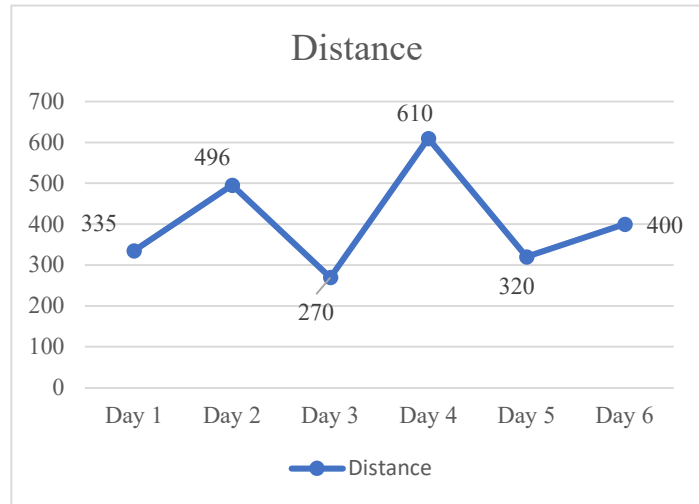

Math Worksheets

Times Series

 Use the following Graph to complete the table.

Day	Distance (km)
1	
2	

The following table shows the number of births in the US from 2007 to 2012 (in millions).

Year	Number of births (in millions)
2007	4.15
2008	3.70
2009	3.45
2010	3.20
2011	1.75
2012	2.98

Draw a Time Series for the table.

Answers of Worksheets

Time series

Day	Distance (km)
1	335
2	496
3	270
4	610
5	320
6	400